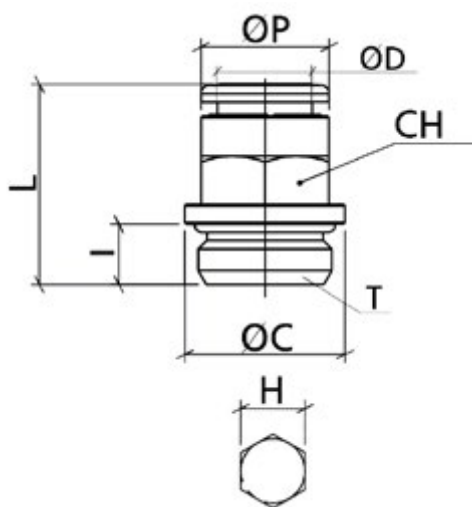

Data Sheet

Article number: 589OTRC10G04

Description: Metal Push-in fitting, straight, $\text{\O}10/\text{G}1/2''$, w. o-ring
Type: OTRC10G04, Nickel plated brass

Measures

= G1/2"	Weight = 33
= 25	
= 16	
= 9	
= 25	
= 16	
= 10	
= 8	